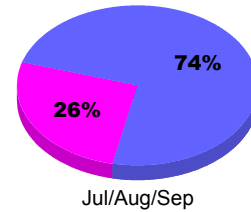

Month	Net Memb Goal	Actual New Memb	Actual Dropped Memb	Gain/Loss of Memb	Gain/Loss of Memb
Jul/Aug/Sep	0	21	-33	-12	-29
Totals	0	21	-33	-12	-29

Membership Results 2012-2013

Goal, New, Dropped, Gain/Loss

Legend: Goal (Cyan), Actual (Green), Dropped (Yellow), Gain Loss (Magenta)

Comparison of Membership Gain/Loss

Current Year Compared to the Previous Year

Legend: Current Year (Cyan), Previous Year (Green)

Gender Comparison 2012-2013

Jul/Aug/Sep

Legend: Male (Blue), Female (Magenta)